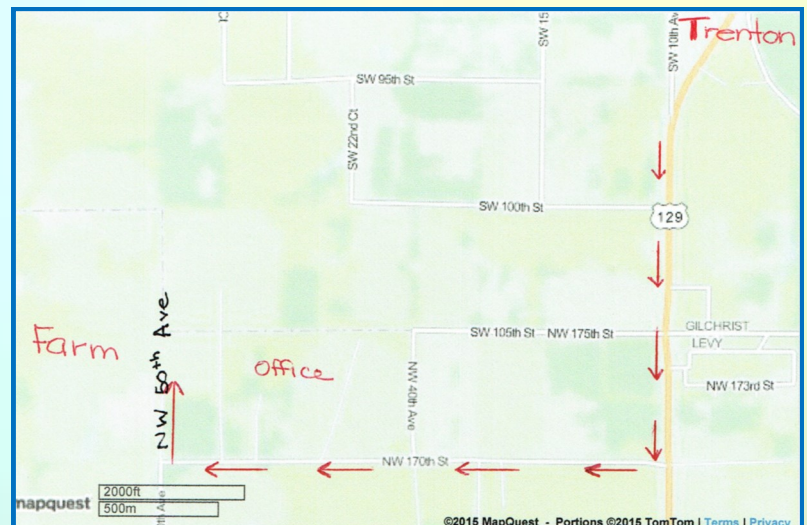

2015 Twilight Farm Tour

Alliance Dairy

4951 NW 170th Street
Trenton, FL 32693

Tuesday, June 9, 2015

7:00pm

Interested in seeing the cow facilities, milking parlors, and anaerobic digester which has become a major piece of the Alliance Dairy manure handling and electrical system? If so, you are invited to join the 2015 Twilight Farm Tour.

The tour will begin at 7 pm and end about 8:30 pm with refreshments and a question and answer period.

Refreshments will be served.

If you are planning to attend, a call to Pam Burke at

386-362-2771 would be appreciated for planning purposes.